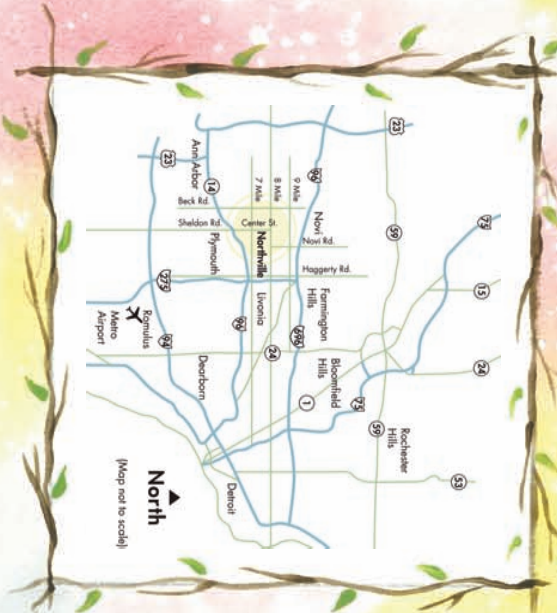

End at S. Main between Johnson & Gardner

The City of Northville can be easily accessed from M-14 and I-96 running east and west, or I-275 running north and south, the Detroit Metropolitan Airport is situated 17 miles south of Northville. Lansing, Michigan's capital city, is located 50 miles directly west of Northville.