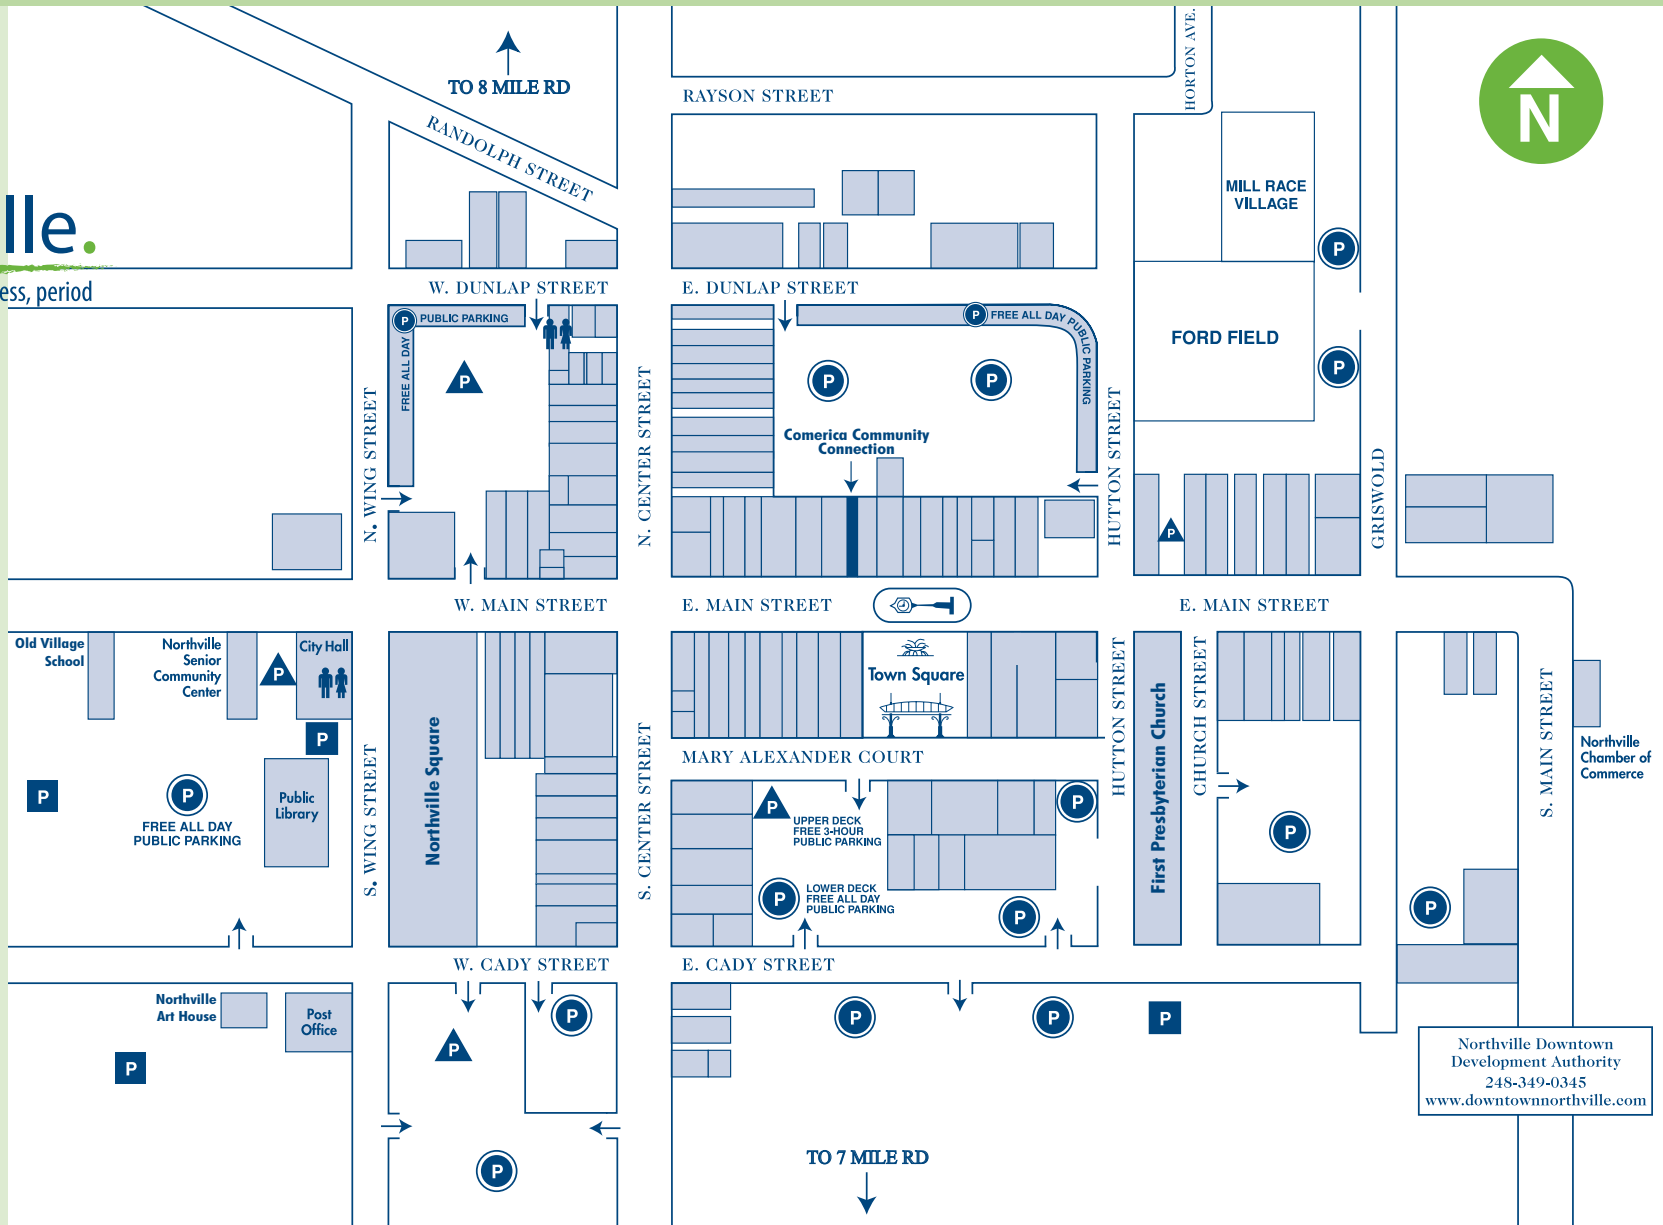

northville.

timeless, period

Historic Downtown Northville Parking Directory

MAP LEGEND

= FREE ALL DAY PUBLIC PARKING

= FREE 3-HOUR PUBLIC PARKING

= RESTRICTED PARKING

• Street Parking permitted as designated, 2 hour limit

• Street Parking is prohibited from 3:00am - 6:00am

• Visitors to Northville may park in any legal parking spot — except certain designated spaces as marked by signs

= Public Restrooms

Northville Downtown
Development Authority
248-349-0345
www.downtownnorthville.com

It's easy to park in Downtown Northville!