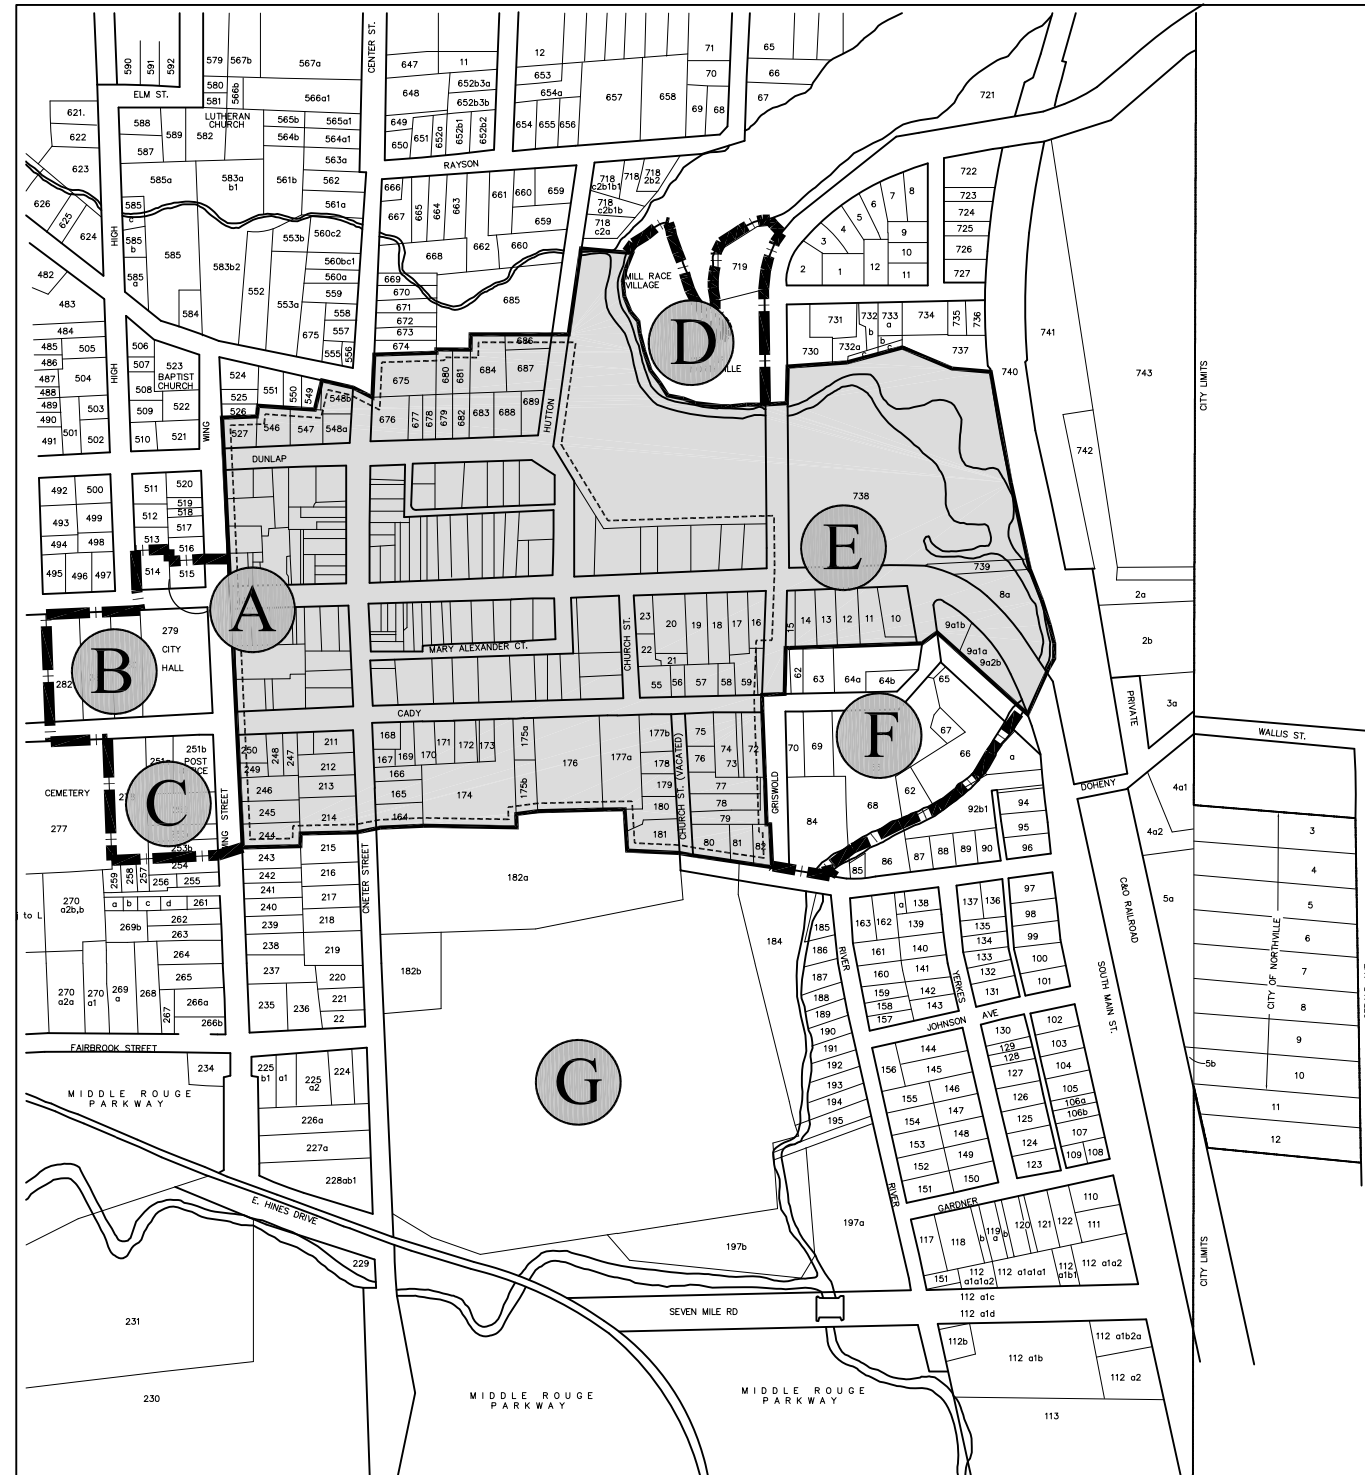

LEGEND

DDA BOUNDARY

TIF DISTRICT

PROPOSED DDA EXPANSION

May, 2009

City of Northville Wayne County, Michigan

Map Prepared By:
Carlisle/Wortman Associates, Inc.
Community Planners and Landscape Architects
Ann Arbor, Michigan